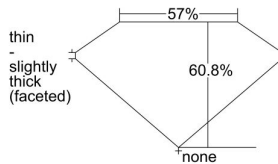

GIA®

FACSIMILE

GIA REPORT 6242816373

Verify this report at gia.edu

GIA DIAMOND DOSSIER®

January 30, 2017
GIA Report Number 6242816373
Shape and Cutting Style ..... Round Modified Brilliant
Measurements ..... 5.65 - 5.68 x 3.45 mm

GRADING RESULTS

Carat Weight ..... 0.67 carat
Color Grade ..... G
Clarity Grade VVS2

ADDITIONAL GRADING INFORMATION

Polish ..... Excellent
Symmetry ..... Excellent
Fluorescence ..... Faint
Clarity Characteristics ..... Feather
Inscription(s): GIA 6242816373, [SOLASFERA®SYMBOL] 51459

PROPORTIONS

Profile not to actual proportions

GRADING SCALES

GIA COLOR SCALE		GIA CLARITY SCALE			
COLORLESS	D	VERY VERY SLIGHTLY INCLUDED	FLAWLESS		
	E		INTERNALLY FLAWLESS		
	F	VERY SLIGHTLY INCLUDED	VVS₁		
	G		VVS₂		
	H		VS₁		
	NEAR COLORLESS	I	SLIGHTLY INCLUDED	VS₂	
		J		SI₁	
		FAINT	K	INCLUDED	SI₂
			L		I₁
			M		I₂
VERY LIGHT	N	LIGHT	I₃		
	O				
	P				
	Q				
	R